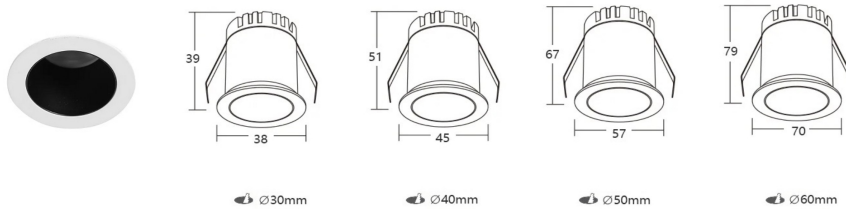

INTERIOR LED RECESSED DOWN SPOTLIGHT

L01007

-  IP20
-  CLASS III
-  CEILING RECESSED
-  400-600mm cable with quick connector.
-  Ceiling thickness 3-20mm
-  Eyes friendly CE certificate RoHS standard
-  CRI >97 CR190+ 3SDCM CREE COB LED
-  DALI Triac I 0/1-10V I DALI dimmable
-  Tunable White dimming
-  Warranty 5 Years

MINI SPOT LIGHTING UP EVERY DETAIL CUSTOMIZED LIGHTING EFFECT

Code	System Power W	Output Lumen lm	Dimension mm	Cut Hole mm	Power Supply mA
L01007 -5	5W	300lm	∅ 38xH39mm	∅ 30mm	130mA
L01007 -6	6W	350lm	∅ 45xH51mm	∅ 40mm	140mA
L01007 -7	7W	440lm	∅ 57xH67mm	∅ 50mm	150mA
L01007 -10	10W	600lm	∅ 70xH79mm	∅ 60mm	250mA