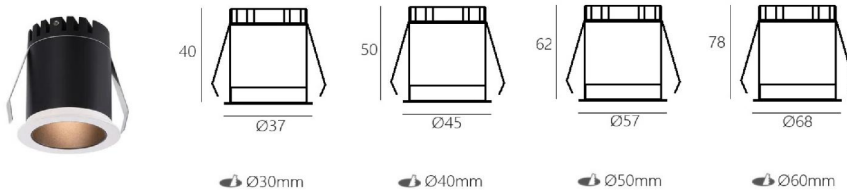

INTERIOR LED RECESSED DOWN SPOTLIGHT

L01010

- IP20
- CLASS III
- Europe Standard & CE Certificate. 220-240V 50/60Hz
- Aluminium electroplating lighting fixture
- Ceiling recessed, Ceiling thickness 3-25mm
- 400-600mm cable with quick connector
- OSRAM LED 3535
- Flicker Free, Remote LED Driver version. High PF
- Deeply recessed light source. High level of visual comfort
- 0/1-10V I Triac I DALI TW dimming

HIGH LEVEL OF VISUAL COMFORT AND UNIFORM DISTRIBUTION

Code	System Power W	Output Lumen lm	Dimension mm	Cut Hole mm	Power Supply mA
L01010 -3	3W	190lm	Ø 37xH40mm	Ø 30mm	700mA
L01010 -5	5W	230lm	Ø 45xH50mm	Ø 40mm	100mA
L01010 -7	7W	420lm	Ø 57xH62mm	Ø 50mm	150mA
L01010 -10	10W	550lm	Ø 68xH78mm	Ø 60mm	250mA

FEATURES

Fixed spotlight with trim, visual comfort low glare optic with deeply recessed light source. Uniform distribution and soft light. Spring for easy installation. Easy to highlight the beauty. Create your customized light atmosphere. Easy lighting demand, for a wide scala of projects, from residential to hotels, restaurants, retail and much more. Customized color finishing, power changes are possible depending on the request and the quantity. cutout:Ø60mm | 24° 36°

Remote LED Driver

- 3W 700mA
- 5W 100mA
- 7W 150mA
- 10W 250mA

Accessoires

Beam Angle

- 15°
- 24°
- 36°

Color Temperature

- 2700K
- 3000K
- 4000K
- 5000K
- 6000K

Finishes