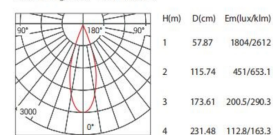

Beam Angle 38° 12W 3000K