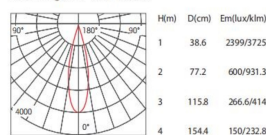

Beam Angle 24° 12W 3000K