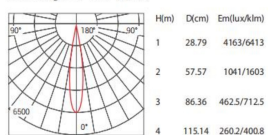

Code	System Power W	Output Lumen lm	Dimension mm	Cut Hole mm	Power Supply mA
L02054 -12	2x12W	2232lm	□ 230x115xH70mm	□ 215x100mm	300mA
L02054 -20	2x20W	3800lm	□ 278x138xH90mm	□ 263x125mm	500mA
L02054 -35	2x35W	6440lm	□ 330x163xH100mm	□ 315x150mm	850mA

Beam Angle 15° 12W 3000K