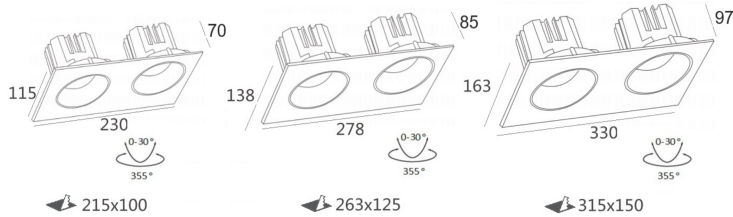

INTERIOR LED RECESSED DOWN SPOTLIGHT

L02054

- IP20
- CLASS III
- Europe Standard & CE Certificate. 220-240V 50/60Hz
- Aluminium die casting material and powder coating
- Ceiling recessed, Ceiling thickness 3-25mm
- 400-600mm cable with quick connector
- CITIZEN COB LED 3SDCM CRI90+
- Flicker Free, Remote LED Driver version.
- Deeply recessed light source. High level of visual comfort
- 0/1-10V | Triac | DALI Tunable white dimming

HIGH LEVEL OF VISUAL COMFORT AND UNIFORM DISTRIBUTION

Code	System Power W	Output Lumen lm	Dimension mm	Cut Hole mm	Power Supply mA
L02054 -12	2x12W	2232lm	□ 230x115xH70mm	□ 215x100mm	300mA
L02054 -20	2x20W	3800lm	□ 278x138xH90mm	□ 263x125mm	500mA
L02054 -35	2x35W	6440lm	□ 330x163xH100mm	□ 315x150mm	850mA