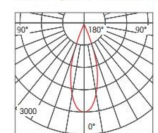

Beam Angle 38° 12W 3000K