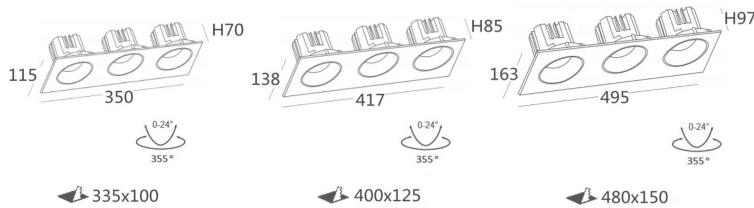

HIGH LEVEL OF VISUAL COMFORT AND UNIFORM DISTRIBUTION

Code	System Power W	Output Lumen lm	Dimension mm	Cut Hole mm	Power Supply mA
L02055 -12	3x12W	3420lm	□ 350x115xH70mm	□ 335x100mm	300mA
L02055 -20	3x20W	5580lm	□ 417x138xH90mm	□ 400x125mm	500mA
L02055 -35	3x35W	9750lm	□ 495x163xH100mm	□ 480x150mm	850mA

FEATURES

Remote LED Driver

- 12W 300mA
- 20W 500mA
- 35W 850mA

Accessoires

Beam Angle

- 15°
- 24°
- 36°
- 60°

Color Temperature

- 2700K
- 3000K
- 4000K
- 5000K
- 6000K

Finishes

- Black
- White
- Customized