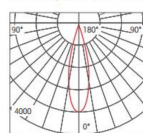

Beam Angle 24° 12W 3000K