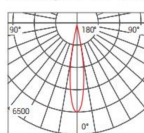

Code	System Power W	Output Lumen lm	Dimension mm	Cut Hole mm	Power Supply mA
L02055 -12	3x12W	3420lm	□ 350x115xH70mm	□ 335x100mm	300mA
L02055 -20	3x20W	5580lm	□ 417x138xH90mm	□ 400x125mm	500mA
L02055 -35	3x35W	9750lm	□ 495x163xH100mm	□ 480x150mm	850mA

Beam Angle 15° 12W 3000K