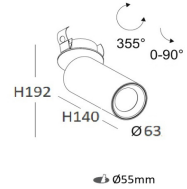

HIGH LUMINOUS EFFICIENCY AND UNIFORM DISTRIBUTION.

Code	System Power W	Output Lumen lm	Dimension mm	Cut Hole mm	Power Supply mA
L03162 -5	5W	450lm	Ø 30xH115mm	Ø 45mm	120mA
L03162 -10	10W	900lm	Ø 40xH135mm	Ø 45mm	250mA
L03162 -15	15W	1300lm	Ø 52xH172mm	Ø 55mm	350mA
L03162 -20	20W	1700lm	Ø 63xH192mm	Ø 55mm	500mA
L03162 -25	25W	2000lm	Ø 63xH192mm	Ø 55mm	600mA