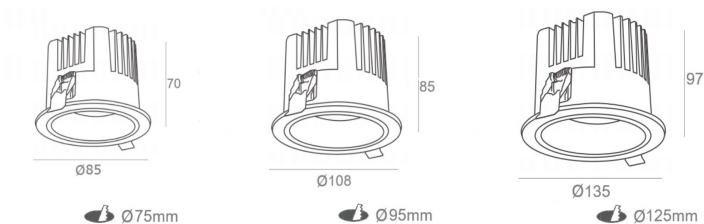

INTERIOR LED RECESSED DOWN SPOTLIGHT

L03217

- IP20
- CLASS III
- Europe Standard & CE Certificate. 220-240V 50/60Hz
- Aluminium die casting material and powder coating
- Ceiling recessed, Ceiling thickness 3-25mm
- 400-600mm cable with quick connector
- CITIZEN COB LED 3SDCM CRI90+
- Flicker Free, Remote LED Driver version.
- Deeply recessed light source. High level of visual comfort
- 0/1-10V | Triac | DALI Tunable white dimming

HIGH LEVEL OF VISUAL COMFORT AND UNIFORM DISTRIBUTION

Code	System Power W	Output Lumen lm	Dimension mm	Cut Hole mm	Power Supply mA
L03217 -12	12W	1160lm	Ø 85xH70mm	Ø 75mm	300mA
L03217 -20	20W	1900lm	Ø 108xH85mm	Ø 95mm	500mA
L03217 -35	35W	3220lm	Ø 135xH97mm	Ø 125mm	850mA

Remote LED Driver

- 12W 300mA
- 20W 500mA
- 35W 850mA

Accessoires

Hex Louver

Beam Angle

- 15°
- 24°
- 36°
- 60°

Color Temperature

- 2700K
- 3000K
- 4000K
- 5000K
- 6000K