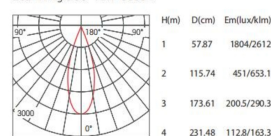

Beam Angle 38° 12W 3000K