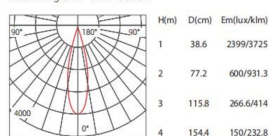

Beam Angle 24° 12W 3000K