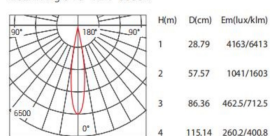

Code	System Power W	Output Lumen lm	Dimension mm	Cut Hole mm	Power Supply mA
L03217 -12	12W	1160lm	Ø 85xH70mm	Ø 75mm	300mA
L03217 -20	20W	1900lm	Ø 108xH85mm	Ø 95mm	500mA
L03217 -35	35W	3220lm	Ø 135xH97mm	Ø 125mm	850mA

Beam Angle 15° 12W 3000K