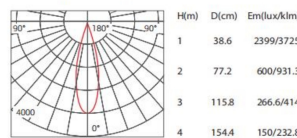

Beam Angle 24° 12W 3000K