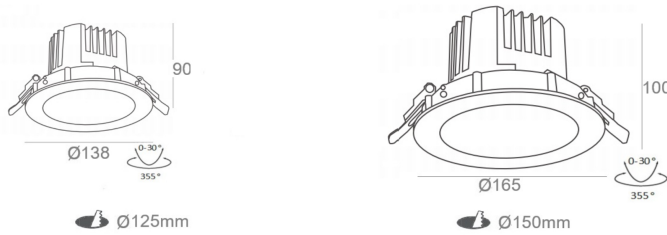

INTERIOR LED RECESSED DOWN SPOTLIGHT

L03219

- IP20
- CLASS III
- Europe Standard & CE Certificate. 220-240V 50/60Hz
- Aluminium die casting material and powder coating
- Ceiling recessed, Ceiling thickness 3-25mm
- 400-600mm cable with quick connector
- CITIZEN COB LED 3SDCM CRI90+
- Flicker Free, Remote LED Driver version.
- Deeply recessed light source. High level of visual comfort
- 0/1-10V | Triac | DALI Tunable white dimming

HIGH LEVEL OF VISUAL COMFORT AND UNIFORM DISTRIBUTION

Code	System Power W	Output Lumen lm	Dimension mm	Cut Hole mm	Power Supply mA
L03219 -20	20W	1900lm	Ø 138xH90mm	Ø 125mm	500mA
L03219 -35	35W	3220lm	Ø 165xH100mm	Ø 150mm	850mA

Remote LED Driver

20W 500mA
35W 850mA

Accessoires

Beam Angle

- 15°
- 24°
- 36°
- 60°

Color Temperature

- 2700K
- 3000K
- 4000K
- 5000K
- 6000K

Finishes