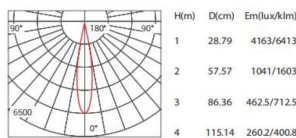

Beam Angle 15° 12W 3000K