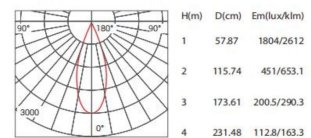

Beam Angle 38° 12W 3000K