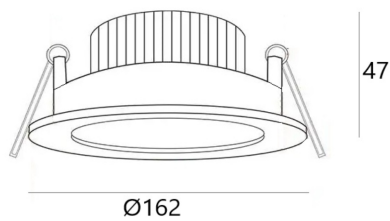

### UNIFORM DISTRIBUTION

 Ø140 mm

Code	System Power W	Output Lumen lm	Dimension mm	Cut Hole mm	Power Supply mA
L03244 -10	10W	750lm	Ø 162xH47mm	Ø 140mm	250mA
L03244 -18	18W	1350lm	Ø 162xH47mm	Ø 140mm	500mA