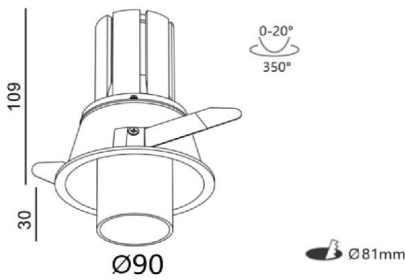

# INTERIOR LED RECESSED DOWN SPOTLIGHT

**L03245**

- IP54
- CLASS III
- Europe Standard & CE Certificate. 220-240V 50/60Hz
- Aluminium material and powder coating | Slim trim
- 81mm
- 400-600mm cable with quick connector
- CRI 90+
- Flicker Free, Remote LED Driver version. PF0.95
- Recessed light source. High level of visual comfort
- 0/1-10V | Triac | DALI Tunable white dimming

## UNIFORM DISTRIBUTION DIRECTIONAL LIGHTING

Code	System Power W	Output Lumen lm	Dimension mm	Cut Hole mm	Power Supply mA
L03245 -12	12W	620lm	Ø 90xH110mm	Ø 81mm	300mA

## FEATURES

The spotlight comprise a LED light module Ø45 , a metal baffle and a metal mounting frame. 20°adjustable 360°rotation, Its principle is equivalent to modularity and flexibility at its best. Visual comfort low glare optic with recessed light source. High Definition optical lenses in thermoplastic material. Easy installations. The standard product comes in RAL 9005 Black color finishing | RAL 9016 White color finishing. On the request it can be offered in any RAL colour, matching the specific look and feel of your design. Excellent colour rendering , it's perfect for a wide range of food, flowers, clothes, and in general for other display lighting applications. dimmable, dimming from 0~100%, down to 0.01%.