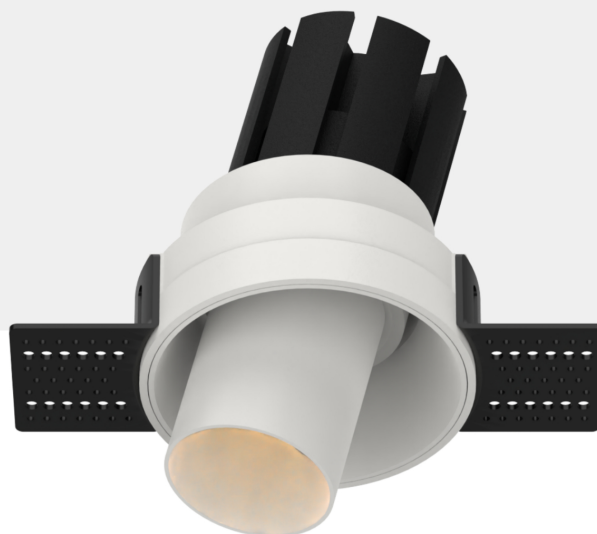

INTERIOR LED RECESSED DOWN SPOTLIGHT

L03246

- IP54
- CLASS III
- Europe Standard & CE Certificate. 220-240V 50/60Hz
- Aluminium die casting and powder coating.
- Ceiling recessed, Plaster -in. Trimless
- 5years Warranty
- Famous brand LED chips CRI90+ 3SDCM
- Flicker Free, Remote LED Driver version. PF0.95
- Deeply recessed light source | Visual comfort | Snoot
- DALI Dimming from 0~100%, down to 0.01%.

AN IDEAL SOLUTION FOR ACCENT LIGHTING