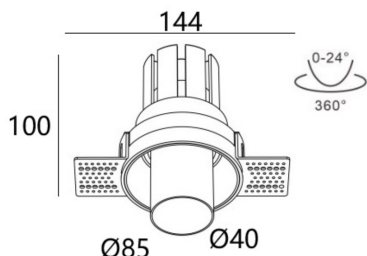

AN IDEAL SOLUTION FOR ACCENT LIGHTING

Code	System Power W	Output Lumen lm	Dimension mm	Cut Hole mm	Power Supply mA
L03246 -12	12W	850lm	Ø 144xH100mm	Ø 86mm	300mA

FEATURES

Round-shaped in cast aluminum with mounting frame for trimless installation on ceiling. Luminaires in this line have modular design. They comprise a LED light module, a metal baffle, snoot and a metal mounting frame. It facilitates the installation by giving the opportunity to the installer to place the metal frame in advance. No need to worry for the LED light module in further finishing of the room, as the modules can be fixed into the installation frame afterwards by snap-in catch action. Luminaire body inclusive of snoot-in aluminum, easy relamping via removable front ring by snap-in catch action. The spotlight is vertical tilttable $\pm 30^\circ$ and 355° rotation. Its principle is equivalent to modularity and flexibility at its best and easy to handle, the light is emitted exactly where you want it. The standard product comes in RAL9005 Black color or RAL9016 White color. On the request it can be offered in any RAL color, matching the specific look and feel of your design. IP54 rating on same one luminaires means that they can be used even in bathroom or other damp indoor locations. This enables you to continue the ceiling uniformity throughout bathrooms, wellness areas and other indoor damp locations. One housing achieved multiple options and different light distributions for a wide variety of applications, the new creating that meets the needs of your residential and commercial projects. Excellent colour rendering, it's perfect for a wide range of food, flowers, clothes, and in general for other display lighting applications. High Definition optical lenses in thermoplastic material. Specialized optics and optical filters can be ordered. An ideal solution for accent lighting. Dimming from 0~100%, down to 0.01%.