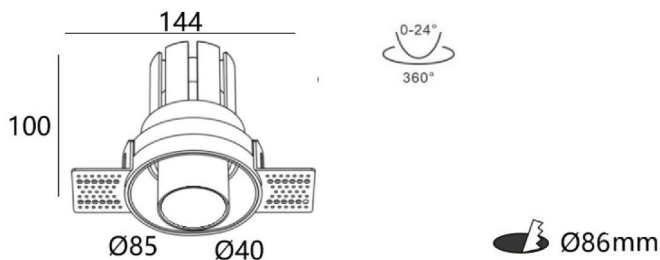

AN IDEAL SOLUTION FOR ACCENT LIGHTING

Code	System Power W	Output Lumen lm	Dimension mm	Cut Hole mm	Power Supply mA
L03248 -12	12W	700lm	Ø 144xH100mm	Ø 86mm	300mA

FEATURES

Round-shaped in cast aluminum with mounting frame for trimless installation on ceiling. Luminaires in this line have modular design. They comprise a LED light module, a metal baffle, snoot and a metal mounting frame. | It facilitates the installation by giving the opportunity to the installer to place the metal frame in advance. No need to worry for the LED light module in further finishing of the room, as the modules can be fixed into the installation frame afterwards by snap-in catch action. | Luminaire body inclusive of snoot-in aluminum, easy relamping via removable front ring by snap-in catch action. | The spotlight is vertical tilttable $\pm 30^\circ$ and 355° rotation. Its principle is equivalent to modularity and flexibility at its best and easy to handle, the light is emitted exactly where you want it. | The standard product comes in RAL9005 Black color or RAL9016 White color. On the request it can be offered in any RAL color, matching the specific look and feel of your design. | IP54 rating on same one luminaires means that they can be used even in bathroom or other damp indoor locations. This enables you to continue the ceiling uniformity throughout bathrooms, wellness areas and other indoor damp locations. | One housing achieved multiple options and different light distributions for a wide variety of applications, the new creating that meets the needs of your residential and commercial projects. Excellent colour rendering, it's perfect for a wide range of food, flowers, clothes, and in general for other display lighting applications. High Definition optical lenses in thermoplastic material. Specialized optics and optical filters can be ordered. An ideal solution for accent lighting. Dimming from 0~100%, down to 0.01%.