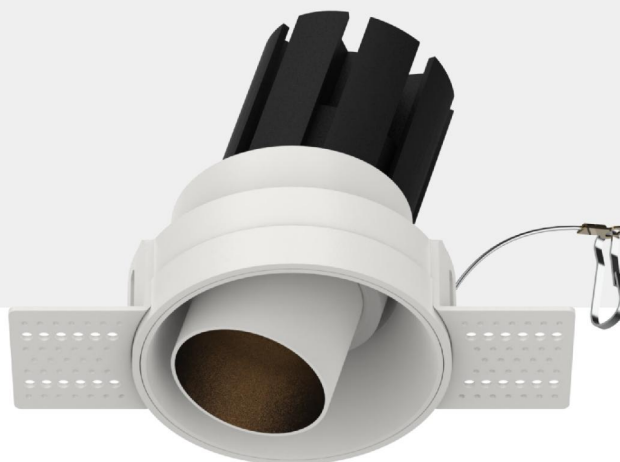

INTERIOR LED RECESSED DOWN SPOTLIGHT

L03248

- IP54
- CLASS III
- Europe Standard & CE Certificate. 220-240V 50/60Hz
- Aluminium die casting and powder coating.
- Ceiling recessed, Plaster -in. Trimless
- 5years Warranty
- Famous brand LED chips CRI90+ 3SDCM
- Flicker Free, Remote LED Driver version. PF0.95
- Deeply recessed light source | Visual comfort | Snoot
- DALI Dimming from 0~100%, down to 0.01%.

AN IDEAL SOLUTION FOR ACCENT LIGHTING