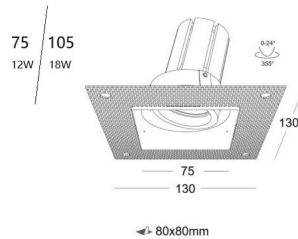

### UNIFORM DISTRIBUTION AND SOFT LIGHT

Code	System Power W	Output Lumen lm	Dimension mm	Cut Hole mm	Power Supply mA
L03250 -7	7W	560lm	□ 130x130xH75mm	□ 80x80mm	150mA
L03250 -15	15W	1050lm	□ 130x130xH95mm	□ 80x80mm	350mA
L03250 -18	18W	1260lm	□ 130x130xH105mm	□ 80x80mm	450mA