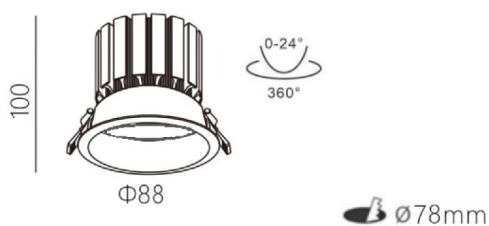

INTERIOR LED RECESSED DOWN SPOTLIGHT

L03255

-  IP20
-  CLASS III
-  Europe Standard & CE Certificate. 220-240V 50/60Hz
-  Aluminium die casting material and powder coating
-  Ceiling recessed, Ceiling thickness 3-25mm
-  400-600mm cable with quick connector
-  CREE branded COB LED 3SDCM CRI90+
-  24° adjustable 355°rotation
-  Ø78mm
-  0/1-10V I Triac I DALI Tunable white dimming

HIGH LEVEL OF VISUAL COMFORT AND UNIFORM DISTRIBUTION

Code	System Power W	Output Lumen lm	Dimension mm	Cut Hole mm	Power Supply mA
L03255 -12	12W	1100lm	Ø 88xH100mm	Ø 78mm	300mA
L03255 -15	15W	1350lm	Ø 88xH100mm	Ø 78mm	350mA

Remote LED Driver

12W 300mA
15W 350mA

Accessoires

Beam Angle

-  15°
-  24°
-  36°
-  50°

Color Temperature

-  2700K
-  3000K
-  4000K
-  5000K
-  6000K

Finishes