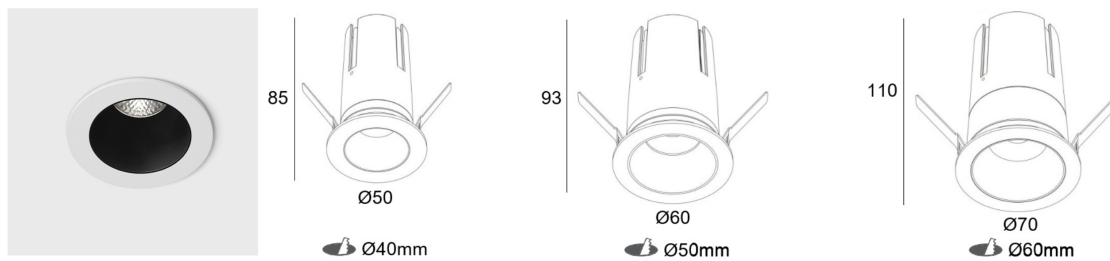

INTERIOR LED RECESSED DOWN SPOTLIGHT

L03617

-  IP44
-  CLASS III
-  Europe Standard & CE Certificate. 220-240V 50/60Hz
-  Aluminium material and powder coating
-  Ceiling recessed, Ceiling thickness 3-25mm
-  400-600mm cable with quick connector
-  CITIZEN COB LED 3SDCM CRI97
-  Flicker Free, Remote LED Driver version. PF0.95
-  Deeply recessed light source. High level of visual comfort
-  0/1-10V | Triac | DALI Tunable white dimming

HIGH LEVEL OF VISUAL COMFORT AND UNIFORM DISTRIBUTION

Code	System Power W	Output Lumen lm	Dimension mm	Cut Hole mm	Power Supply mA
L03617 -7	7W	410lm	Ø 40xH76mm	Ø 30mm	200mA
L03617 -10	10W	650lm	Ø 50xH85mm	Ø 40mm	300mA
L03617 -12	12W	700lm	Ø 60xH93mm	Ø 50mm	350mA
L03617 -15	15W	950lm	Ø 70xH110mm	Ø 60mm	400mA