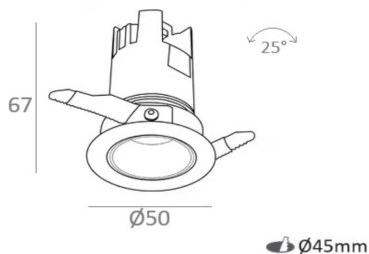

# INTERIOR LED RECESSED DOWN SPOTLIGHT

**L03736**

-  IP20
-  CLASS III
-  Europe Standard & CE Certificate. 220-240V 50/60Hz
-  Aluminium materials lighting fixture, powder coated.
-  Ceiling Recessed I Adjustable
-  300-400mm cable with quick connector.
-  COB LED CRI90 3SDCM
-  Flicker Free I Remote LED Driver version.
-  Deeply recessed light source. High level of visual comfort
-  DALI I Triac I 0/1-10V I DTW dimming

## HIGH LEVEL OF VISUAL COMFORT AND UNIFORM DISTRIBUTION

Code	System Power W	Output Lumen lm	Dimension mm	Cut Hole mm	Power Supply mA
L03736 -5	5W	400lm	Ø 50×H67mm	Ø 45mm	120mA
L03736 -7	7W	500lm	Ø 50×H67mm	Ø 45mm	180mA

## FEATURES

The 25° adjustable spotlight offered uniform distribution. Visual comfort low glare optic with recessed light source. available for two different output beams 24/36°. The edge is cut off, the outline of the time spot range is clearly visible when washing the wall, and the interior is uniformly transitioned. Achieve a pleasing and soft effect of the wall washing spot. Metal baffle is available in multiple color finishing, Black | White | Pink | Gold. The basic model comes in white and black colors. Customized color finishing, power changes are possible depending on the request and the quantity. Simple installation with steel springs. Realize superior lighting space with a deep cut-off angle. Easy lighting demand, for a wide scala of projects, from hotels, retail, commercial areas and much more. The spotlight is presented to its customers as a clean and non-dazzling product.