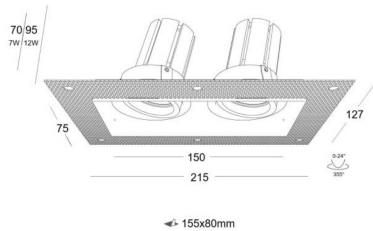

INTERIOR LED RECESSED DOWN SPOTLIGHT

L03741

- IP54
- CLASS III
- Europe Standard & CE Certificate. 220-240V 50/60Hz
- Aluminium die casting and powder coating.
- Ceiling recessed | Double Trimless
- 5years Warranty
- CREE COB LED 3SDCM CRI90
- Flicker Free, Remote LED Driver version.
- Deeply recessed light source. Visual comfort.
- DALI Dimming from 0~100%, down to 0.01%.

UNIFORM DISTRIBUTION AND SOFT LIGHT

Code	System Power W	Output Lumen lm	Dimension mm	Cut Hole mm	Power Supply mA
L03741 -7	2x7W	1412lm	□ 215x127xH75mm	□ 155x80mm	150mA
L03741 -12	2x12W	2424lm	□ 215x127xH95mm	□ 155x80mm	300mA
L03741 -13 IP65	2x13W	2610lm	□ 215x127xH105mm	□ 155x80mm	320mA

FEATURES

Luminaires in this line have modular design. They comprise a LED light module, a metal baffle and a metal mounting frame. One housing achieved multiple options and different light distributions for a wide variety of applications, the new creating that meets the needs of your residential and commercial projects. The spotlight offer homogeneous and uniform light distribution. deep cut-off angle 45°. easy installations. deeply recessed light source. High Definition optical lenses in thermoplastic material. Specialized optics and optical filters can be ordered. 5years warranty. Flicker-Free. Dimmable. Customized color finishing, power changes are possible depending on the request and the quantity. Moreover, IP54 means that they can be used even in bathroom or other damp indoor locations. 7W-CREE CMB1306 | 12W-CREE CMB1510