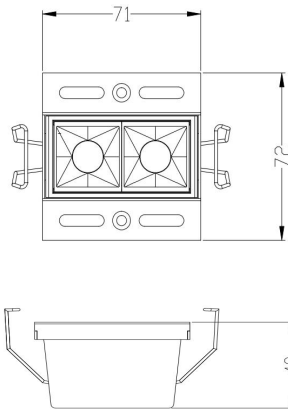

code	w	lm	led	size (mm)	cut-out(mm)
Architectural Lighting High-Contrast Frameless Versions	L06057-04	4.5	330	2	L71xW72xH49mm	72x41mm

Frameless Versions

Color temperature	Finishes	Protection	Optic
2700K CRI >90	Black	IP20	Spot (15°)
3000K CRI >90	White		Flood (30°)
4000K CRI >90			Wide Flood (45°)
5000K CRI >90			Wall Washer

Technical description

Rectangular miniaturised recessed luminaire for 2 optical elements with LED lamps - fixed optic - a few beam angle for option. Despite the ultra compact size of the product. the technology of the optic system guarantees an efficient flow and a high level of controlled glare visual comfort. Version with perimeter surface frameless. High CRI. Osram LED

Certification : Europe Standard CE certificate

Material : Die-cast aluminum and thermoplastic

Installation : Recessed with steel wire springs

Application : Hotel, Airport, Art Centre, Museum, Art Gallery, Restaurant, Home, Office, Shopping mall or other Commercial and Retail Spaces.

Power input : 4.5W 330lm

Dimensions: L71xW72xH49mm

Cut out: 72x41mm

Power Supply: 600mA 5-7Vdc