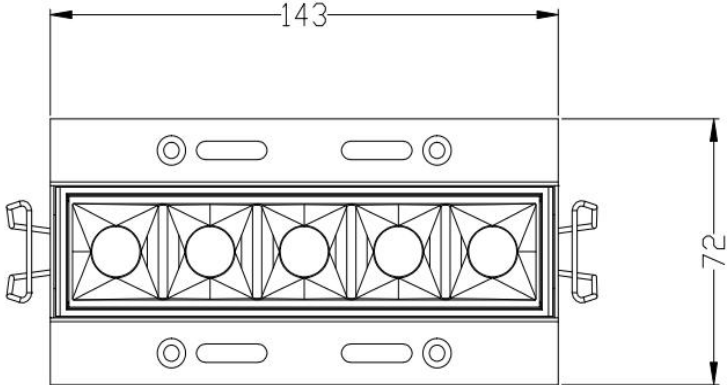

Power input : 4.5W 330lm

Dimensions: L71xW72xH49mm

Cut out: 72x41mm

Power Supply: 600mA 5-7Vdc

	code	w	lm	led	size (mm)	cut-out(mm)
Architectural Lighting High-Contrast Frameless Versions	L06057-10	12.5	937.5	5	L143xW72xH49mm	145x41mm

Color temperature	Finishes	Protection	Optic
2700K CRI >90	Black	IP20	Spot (15°)
3000K CRI >90	White		Flood (30°)
4000K CRI >90			Wide Flood (45°)
5000K CRI >90			Wall Washer

**Technical description**

Linear miniaturised recessed luminaire for 5 optical elements with LED lamps - fixed optic - a few beam angle for option. Despite the ultra compact size of the product, the technology of the optic system guarantees an efficient flow and a high level of controlled glare visual comfort. Version with perimeter surface frameless. High CRI. Osram LED

Power input : 12.5W 938lm

Dimensions: L143xW72xH49mm

Cut out: 145x41mm

Power Supply: 600mA 12-17Vdc

	code	w	lm	led	size (mm)	cut-out(mm)
Architectural Lighting High-Contrast Frameless Versions	L06057-20	25.5	1811	10	L276xW72xH49mm	277x41mm

Power input : 25.5W 1811lm

Dimensions: L276xW72xH49mm

Cut out: 277x41mm

Power Supply: 600mA 26-40Vdc

	code	w	lm	led	size (mm)	cut-out(mm)
Architectural Lighting High-Contrast Frameless Versions	L06057-30	33.5	2278	15	L408xW72xH49mm	410x41mm