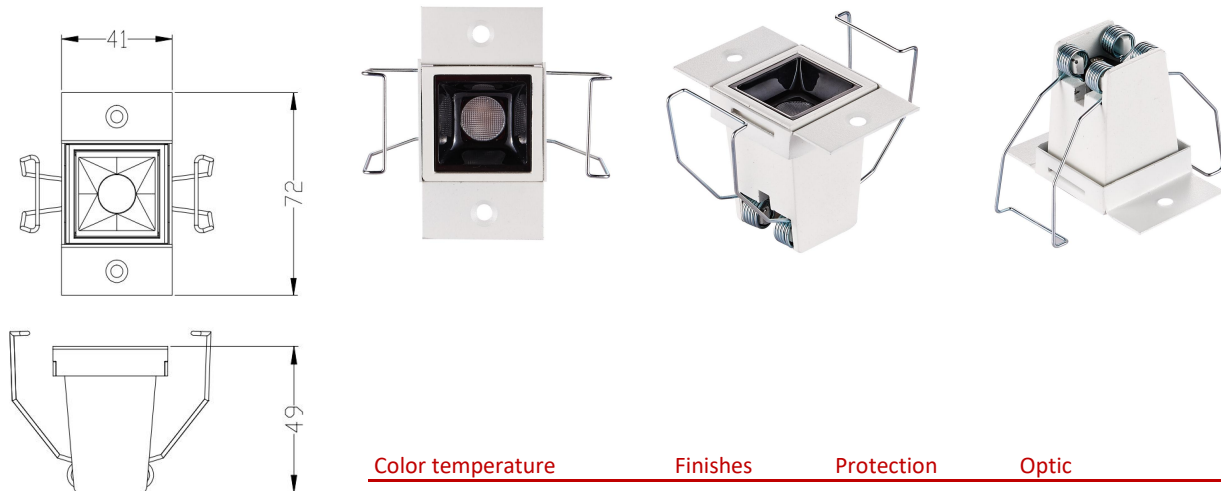

code	w	lm	led	size (mm)	cut-out(mm)
Architectural Lighting High-Contrast Frameless Versions	L06057-02	2.2	160	1	L41xW72xH49mm	42x41mm

Frameless Versions

Color temperature	Finishes	Protection	Optic
2700K CRI >90	Black	IP20	Spot (15°)
3000K CRI >90	White		Flood (30°)
4000K CRI >90			Wide Flood (45°)
5000K CRI >90			Wall Washer

Technical description

Square miniaturised recessed luminaire for single LED - fixed optic - a few beam angle for option. Despite the ultra compact size of the product. the technology of the optic system guarantees an efficient flow and a high level of controlled glare visual comfort. Version with perimeter surface frameless. High CRI. Osram LED

Certification : Europe Standard CE certificate

Material : Die-cast aluminum and thermoplastic

Installation : Recessed with steel wire springs

Application : Hotel, Airport, Art Centre, Museum, Art Gallery, Restaurant, Home, Office, Shopping mall or other Commercial and Retail Spaces.

Power input : 2.2W 160lm

Dimensions: L41xW72xH49mm

Cut out: 42x41mm

Power Supply: 600mA 2.5-4Vdc