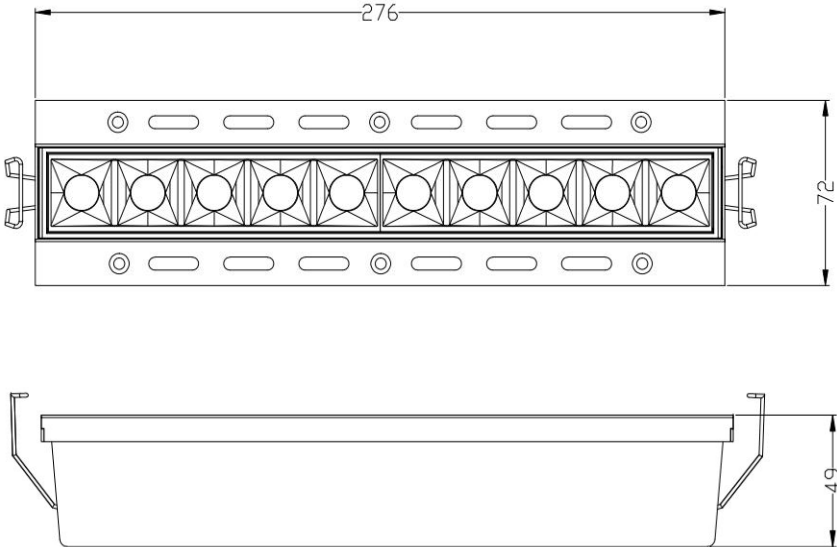

Power input : 4.5W 330lm

Dimensions: L71xW72xH49mm

Cut out: 72x41mm

Power Supply: 600mA 5-7Vdc

	code	w	lm	led	size (mm)	cut-out(mm)
Architectural Lighting High-Contrast Frameless Versions	L06057-10	12.5	937.5	5	L143xW72xH49mm	145x41mm

Power input : 12.5W 938lm

Dimensions: L143xW72xH49mm

Cut out: 145x41mm

Power Supply: 600mA 12-17Vdc

	code	w	lm	led	size (mm)	cut-out(mm)
Architectural Lighting High-Contrast Frameless Versions	L06057-20	25.5	1811	10	L276xW72xH49mm	277x41mm

Power input : 25.5W 1811lm

Dimensions: L276xW72xH49mm

Cut out: 277x41mm

Power Supply: 600mA 26-40Vdc

	code	w	lm	led	size (mm)	cut-out(mm)
Architectural Lighting High-Contrast Frameless Versions	L06057-30	33.5	2278	15	L408xW72xH49mm	410x41mm

Power input : 33.5W 2278lm

Dimensions: L408xW72xH49mm

Cut out: 410x41mm

Power Supply: 600mA 40-50Vdc