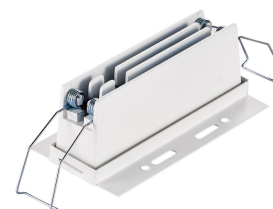

**Material :** Die-cast aluminum and thermoplastic

**Technical description**

Linear miniaturised recessed luminaire with LED lamps - fixed optics - a few beam angle for option. Despite the ultra compact size of the product. the technology of the optic system guarantees an efficient flow and a high level of controlled glare visual comfort. Version with perimeter surface frameless. High CRI.

### Technical description

Rectangular miniaturised recessed luminaire for 2 optical elements with LED lamps - fixed optic - a few beam angle for option. Despite the ultra compact size of the product. the technology of the optic system guarantees an efficient flow and a high level of controlled glare visual comfort. Version with perimeter surface frameless. High CRI. Osram LED

Color temperature	Finishes	Protection	Optic
2700K CRI >90	Black	IP20	Spot (15°)
3000K CRI >90	White		Flood (30°)
4000K CRI >90			Wide Flood (45°)
5000K CRI >90			Wall Washer

**Technical description**

Linear miniaturised recessed luminaire for 5 optical elements with LED lamps - fixed optic - a few beam angle for option. Despite the ultra compact size of the product, the technology of the optic system guarantees an efficient flow and a high level of controlled glare visual comfort. Version with perimeter surface frameless. High CRI. Osram LED