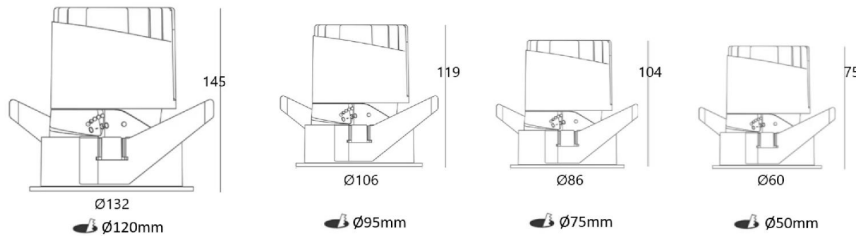

INTERIOR LED RECESSED DOWN SPOTLIGHT

L06170

- IP20
- CLASS III
- Europe Standard & CE Certificate. 220-240V 50/60Hz
- Aluminium die casting material and powder coating
- Ceiling recessed, Ceiling thickness 3-25mm
- 400-600mm cable with quick connector
- COB LED 3SDCM CRI97
- Flicker Free, Remote LED Driver version. PF0.95
- Deeply recessed light source. High level of visual comfort
- 0/1-10V | Triac | DALI Tunable white dimming

HIGH LEVEL OF VISUAL COMFORT AND UNIFORM DISTRIBUTION

Code	System Power W	Output Lumen lm	Dimension mm	Cut Hole mm	Power Supply mA
L06170 -6	6W	400lm	Ø 60xH75mm	Ø 50mm	150mA
L06170 -15	15W	1200lm	Ø 86xH104mm	Ø 75mm	350mA
L06170 -23	23W	1850lm	Ø 106xH119mm	Ø 95mm	550mA
L06170 -35	35W	2600lm	Ø 132xH145mm	Ø 120mm	750mA