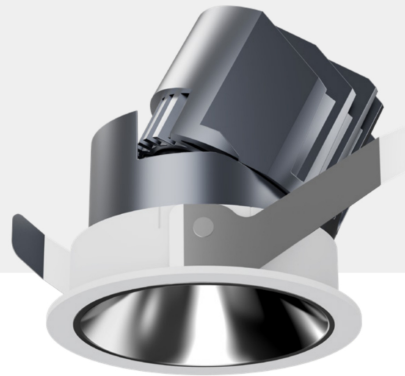

INTERIOR LED RECESSED DOWN SPOTLIGHT

L06345

- IP65
- CLASS III
- Europe Standard & CE Certificate. 220-240V 50/60Hz
- Aluminium die-casting lighting fixture, powder coated.
- Ceiling Recessed Installation
- 300-400mm cable with quick connector.
- Famous brand COB LED CRI90 3SDCM
- Flicker Free | Deeply recessed light source.
- Remote LED Driver
- DALI | Triac | 0/1-10V | Tunable white dimming

HIGH LEVEL OF VISUAL COMFORT AND UNIFORM DISTRIBUTION

Code	System Power W	Output Lumen lm	Dimension mm	Cut Hole mm	Power Supply mA
L06345-12	12W	700lm	Ø 86xH80mm	Ø 75mm	300mA
L06345-10	10W	585lm	Ø 63xH76mm	Ø 55mm	250mA
L06345-6	6W	315lm	Ø 63xH76mm	Ø 55mm	150mA

FEATURES

Same appearance both Fixed and Adjustable .30°adjustable 355°rotation spotlight offer multiple optic distributions. IP Rated. Easy installations. Visual comfort low glare optic with recessed light source. High Definition optical lenses in thermoplastic material. Specialised optics and optical filters can be ordered. uniform distribution. 5years warranty. Flicker-Free. Dimmable. Easy lighting demand, for a wide scala of projects, from residential to hotels, restaurants, retail and much more. Customized color finishing, power changes are possible depending on the request and the quantity. Dimmable