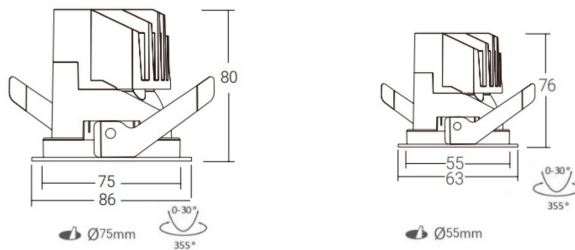

INTERIOR LED RECESSED DOWN SPOTLIGHT

L06345

- IP65
- CLASS III
- Europe Standard & CE Certificate. 220-240V 50/60Hz
- Aluminium die-casting lighting fixture, powder coated.
- Ceiling Recessed Installation
- 300-400mm cable with quick connector.
- Famous brand COB LED CRI90 3SDCM
- Flicker Free | Deeply recessed light source.
- Remote LED Driver
- DALI | Triac | 0/1-10V | Tunable white dimming

HIGH LEVEL OF VISUAL COMFORT AND UNIFORM DISTRIBUTION

Code	System Power W	Output Lumen lm	Dimension mm	Cut Hole mm	Power Supply mA
L06345-12	12W	700lm	Ø 86xH80mm	Ø 75mm	300mA
L06345-10	10W	585lm	Ø 63xH76mm	Ø 55mm	250mA
L06345-6	6W	315lm	Ø 63xH76mm	Ø 55mm	150mA