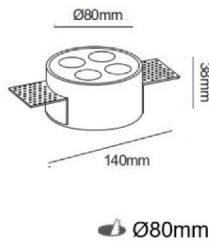

# INTERIOR LED RECESSED DOWN SPOTLIGHT

**L07024**

-  IP20
-  CLASS III
-  CEILING RECESSED I TRIMLESS
-  400-600mm cable with quick connector.
-  80mm
-  Eyes friendly CE certificate RoHS standard
-  CRI80+ OSRAM branded SMD LED
-  DALI Triac I 0/1-10V I DALI dimmable
-  Tunable White dimming
-  Warranty 5 Years

## UNIFORM DISTRIBUTION | EASY INSTALLATIONS

Code	System Power W	Output Lumen lm	Dimension mm	Cut Hole mm	Power Supply mA
L07024 -8	4x2W	480lm	Ø 140xH38mm	Ø 80mm	600mA