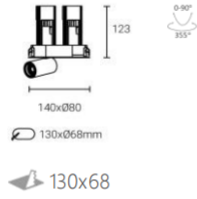

INTERIOR LED RECESSED DOWN SPOTLIGHT - PULL OUT

L04223 - 12

power	driver	lumen	size(mm)	LEDs	beam angle

12W 150mA 1020lm 4000K 140x80xH125 2