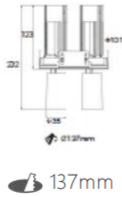

L04240
12W ← 130x65 017

L04241
18W ← 200x65 017

INTERIOR LED RECESSED DOWN SPOTLIGHT - PULL OUT

L04231 - 6

power	driver	lumen	size(mm)	LEDs	beam angle
-------	--------	-------	----------	------	------------

6W 150mA 510lm 4000K 114xH125 1

L04230 - 6

power	driver	lumen	size(mm)	LEDs	beam angle
-------	--------	-------	----------	------	------------

6W 150mA 510lm 4000K 107xH118 1

L04235 - 12

power	driver	lumen	size(mm)	LEDs	beam angle
-------	--------	-------	----------	------	------------