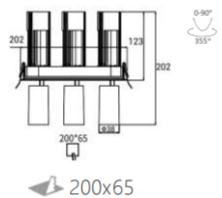

L04241 -18

power	driver	lumen	size(mm)	LEDs	beam angle

18W 150mA 1530lm 4000K 140x63x123 3

Remote LED Driver	LED	Accessories	Finishing	LED color	CRI

Triac dimming
0/1-10V dimming
DALI dimming
TW dimming

■ Matt white
■ Matt black
■ Customized

■ 2700K
■ 3000K
■ 4000K
■ 5000K

CRI90+

*It allows you to match the fixture with its surroundings.