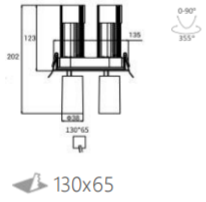

INTERIOR LED RECESSED DOWN SPOTLIGHT - PULL OUT

L04240 - 12

power	driver	lumen	size(mm)	LEDs	beam angle

12W	150mA	1020lm 4000K	50x38x123	2	

IP44 DALI FLICKER FREE

220-240V 50/60Hz 3.20mm CRI >97