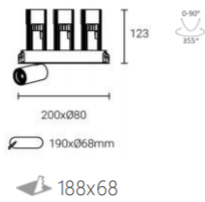

power	driver	lumen	size(mm)	LEDs	beam angle
-------	--------	-------	----------	------	------------

6W	150mA	510lm 4000K	38x140x123	1	
----	-------	-------------	------------	---	--

L04243 -12

power	driver	lumen	size(mm)	LEDs	beam angle
-------	--------	-------	----------	------	------------

INTERIOR LED RECESSED DOWN SPOTLIGHT - PULL OUT

L04223 - 12

power	driver	lumen	size(mm)	LEDs	beam angle
-------	--------	-------	----------	------	------------

12W 150mA 1020lm 4000K 140x80xH125 2

L04224 - 18