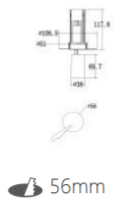

L04240
12W ← 130x65 017

L04241
18W ← 200x65 017

INTERIOR LED RECESSED DOWN SPOTLIGHT - PULL OUT

L04231 - 6

power	driver	lumen	size(mm)	LEDs	beam angle
-------	--------	-------	----------	------	------------

6W 150mA 510lm 4000K 114xH125 1

L04230 - 6

power	driver	lumen	size(mm)	LEDs	beam angle
-------	--------	-------	----------	------	------------

6W 150mA 510lm 4000K 107xH118 1

L04235 - 12

power	driver	lumen	size(mm)	LEDs	beam angle
-------	--------	-------	----------	------	------------