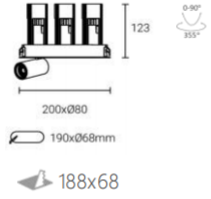

INTERIOR LED RECESSED DOWN SPOTLIGHT - PULL OUT

L04229 -18

power	driver	lumen	size(mm)	LEDs	beam angle

18W 150mA 1530lm 4000K 234x68xH125 3