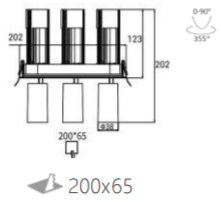

L04241 - 18

power	driver	lumen	size(mm)	LEDs	beam angle

18W	150mA	1530lm 4000K	140x63x123	3	

IP44 DALI FLICKER FREE

220-240V 50/60Hz 3.20mm CRI >97

Remote LED Driver

LED

Accessories

Finishing

LED color

CRI

Triac dimming
0/1-10V dimming
DALI dimming
TW dimming

☐ Matt white
☐ Matt black
☐ Customized

☐ 2700K
☐ 3000K
☐ 4000K
☐ 5000K

CRI90+

*It allows you to match the fixture with its surroundings.