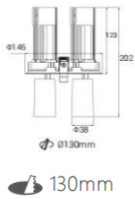

6W 150mA 510lm 4000K 114xH125 1

L04230 - 6

power	driver	lumen	size(mm)	LEDs	beam angle
-------	--------	-------	----------	------	------------

6W 150mA 510lm 4000K 107xH118 1

L04235 - 12

power	driver	lumen	size(mm)	LEDs	beam angle
-------	--------	-------	----------	------	------------

*It allows you to match the fixture with its surroundings.

INTERIOR LED RECESSED DOWN SPOTLIGHT - PULL OUT

L04222 -6

power	driver	lumen	size(mm)	LEDs	beam angle
6W	150mA	510lm 4000K	80*H125	1	

L04221 -6

power	driver	lumen	size(mm)	LEDs	beam angle
6W	150mA	510lm 4000K	58*H118	1	

L04226 -12

power	driver	lumen	size(mm)	LEDs	beam angle
12W	150mA	1020lm 4000K	146x146xH125	2	

L04227 -18

power	driver	lumen	size(mm)	LEDs	beam angle
18W	150mA	1530lm 4000K	146x146xH125	3	

Remote LED Driver	LED	Accessories	Finishing	LED color	CRI
Triac dimming 0/1-10V dimming DALI dimming TW dimming	 	<p>Hex Louver</p>	Matt white Matt black Customized	2700K 3000K 4000K 5000K	CRI90+