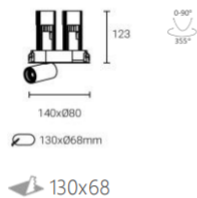

L04228 - 12

power	driver	lumen	size(mm)	LEDs	beam angle

12W 150mA 1020lm 4000K 140x80xH125 2

Remote LED Driver	LED	Accessories	Finishing	LED color	CRI
Triac dimming 0/1-10V dimming DALI dimming TW dimming	 	 Hex Louver	 Customized	 	CRI90+

*It allows you to match the fixture with its surroundings.