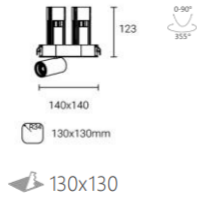

L04225 - 24

power	driver	lumen	size(mm)	LEDs	beam angle

24W 150mA 2040lm 4000K 140x140xH125 4