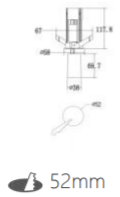

6W 150mA 510lm 4000K 114xH125 1

L04230 - 6

power	driver	lumen	size(mm)	LEDs	beam angle
-------	--------	-------	----------	------	------------

6W 150mA 510lm 4000K 107xH118 1

L04235 - 12

power	driver	lumen	size(mm)	LEDs	beam angle
-------	--------	-------	----------	------	------------

*It allows you to match the fixture with its surroundings.

INTERIOR LED RECESSED DOWN SPOTLIGHT - PULL OUT

L04222 -6

power	driver	lumen	size(mm)	LEDs	beam angle
6W	150mA	510lm 4000K	80*H125	1	

L04221 -6

power	driver	lumen	size(mm)	LEDs	beam angle
6W	150mA	510lm 4000K	58*H118	1	

L04226 -12

power	driver	lumen	size(mm)	LEDs	beam angle
12W	150mA	1020lm 4000K	146x146xH125	2	

L04227 -18

power	driver	lumen	size(mm)	LEDs	beam angle
18W	150mA	1530lm 4000K	146x146xH125	3	

Remote LED Driver	LED	Accessories	Finishing	LED color	CRI
Triac dimming 0/1-10V dimming DALI dimming TW dimming	 	<p>Hex Louver</p>	Matt white Matt black Customized	2700K 3000K 4000K 5000K	CRI90+