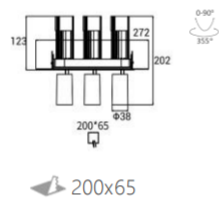

L04244 -18

power	driver	lumen	size(mm)	LEDs	beam angle

18W	150mA	1530lm 4000K	38x272x123	3	

Remote LED Driver	LED	Accessories	Finishing	LED color	CRI
Triac dimming 0/1-10V dimming DALI dimming TW dimming	 	 Hex Louver	 Matt white Matt black Customized	 2700K 3000K 4000K 5000K	CRI90+

*It allows you to match the fixture with its surroundings.