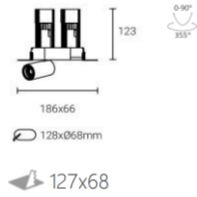

INTERIOR LED RECESSED DOWN SPOTLIGHT - PULL OUT

L04232 - 12

power	driver	lumen	size(mm)	LEDs	beam angle

12W	150mA	1020lm 4000K	172x68xH125	2	15° 26° 36° 55°