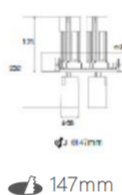

L04236 - 18

power	driver	lumen	size(mm)	LEDs	beam angle

18W 150mA 1530lm 4000K 203xH123 3