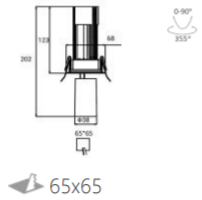

*It allows you to match the fixture with its surroundings.

INTERIOR LED RECESSED DOWN SPOTLIGHT - PULL OUT

L04229 -18

power	driver	lumen	size(mm)	LEDs	beam angle
-------	--------	-------	----------	------	------------

18W 150mA 1530lm 4000K 234x68xH125 3

L04239 -6

power	driver	lumen	size(mm)	LEDs	beam angle
-------	--------	-------	----------	------	------------

6W 150mA 510lm 4000K 50x38x123 1

L04240 -12

power	driver	lumen	size(mm)	LEDs	beam angle
-------	--------	-------	----------	------	------------