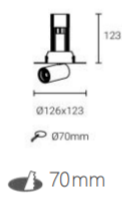

L04223
12W ← 130x68 015

L04224
18W ← 188x68 015

L04225
24W ← 130x130 015

L04228
12W ← 130x68 015

L04229
18W ← 188x68 016

L04239
6W ← 65x65 016

L04240
12W ← 130x65 016

L04241
18W ← 200x65 016

L04240
12W ← 130x65 017

L04241
18W ← 200x65 017

INTERIOR LED RECESSED DOWN SPOTLIGHT - PULL OUT

L04231 - 6

power	driver	lumen	size(mm)	LEDs	beam angle
-------	--------	-------	----------	------	------------

6W 150mA 510lm 4000K 114xH125 1

L04230 - 6

power	driver	lumen	size(mm)	LEDs	beam angle
-------	--------	-------	----------	------	------------

6W 150mA 510lm 4000K 107xH118 1

L04235 - 12

power	driver	lumen	size(mm)	LEDs	beam angle
-------	--------	-------	----------	------	------------