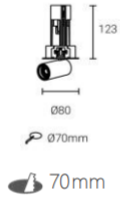

6W 150mA 510lm 4000K 114xH125 1

L04230 - 6

power	driver	lumen	size(mm)	LEDs	beam angle
-------	--------	-------	----------	------	------------

6W 150mA 510lm 4000K 107xH118 1

L04235 - 12

power	driver	lumen	size(mm)	LEDs	beam angle
-------	--------	-------	----------	------	------------

*It allows you to match the fixture with its surroundings.

INTERIOR LED RECESSED DOWN SPOTLIGHT - PULL OUT

L04222 -6

power	driver	lumen	size(mm)	LEDs	beam angle
6W	150mA	510lm 4000K	80*H125	1	

L04221 -6

power	driver	lumen	size(mm)	LEDs	beam angle
6W	150mA	510lm 4000K	58*H118	1	