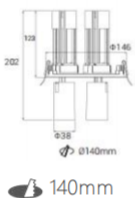

6W 150mA 510lm 4000K 114xH125 1

L04230 - 6

power	driver	lumen	size(mm)	LEDs	beam angle
-------	--------	-------	----------	------	------------

6W 150mA 510lm 4000K 107xH118 1

L04235 - 12

power	driver	lumen	size(mm)	LEDs	beam angle
-------	--------	-------	----------	------	------------

*It allows you to match the fixture with its surroundings.

INTERIOR LED RECESSED DOWN SPOTLIGHT - PULL OUT

L04222 -6

power	driver	lumen	size(mm)	LEDs	beam angle
6W	150mA	510lm 4000K	80*H125	1	

L04221 -6

power	driver	lumen	size(mm)	LEDs	beam angle
6W	150mA	510lm 4000K	58*H118	1	

L04226 -12

power	driver	lumen	size(mm)	LEDs	beam angle
12W	150mA	1020lm 4000K	146x146xH125	2	

L04227 -18

power	driver	lumen	size(mm)	LEDs	beam angle
18W	150mA	1530lm 4000K	146x146xH125	3	

Remote LED Driver	LED	Accessories	Finishing	LED color	CRI
Triac dimming 0/1-10V dimming DALI dimming TW dimming	 	<p>Hex Louver</p>	Matt white Matt black Customized	2700K 3000K 4000K 5000K	CRI90+

18W	150mA	1530lm 4000K	234x68xH125	3	15° 26° 36° 55°
-----	-------	--------------	-------------	---	-----------------

L04234 - 24

power	driver	lumen	size(mm)	LEDs	beam angle
-------	--------	-------	----------	------	------------