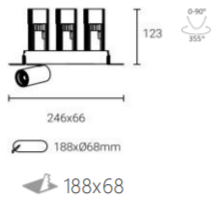

L04226 -12

power	driver	lumen	size(mm)	LEDs	beam angle
12W	150mA	1020lm 4000K	146x146xH125	2	

L04227 -18

power	driver	lumen	size(mm)	LEDs	beam angle
18W	150mA	1530lm 4000K	146x146xH125	3	

Remote LED Driver	LED	Accessories	Finishing	LED color	CRI
Triac dimming 0/1-10V dimming DALI dimming TW dimming	 	<p>Hex Louver</p>	Matt white Matt black Customized	2700K 3000K 4000K 5000K	CRI90+

*It allows you to match the fixture with its surroundings.

INTERIOR LED RECESSED DOWN SPOTLIGHT - PULL OUT

L04232 - 12

power	driver	lumen	size(mm)	LEDs	beam angle
-------	--------	-------	----------	------	------------

12W	150mA	1020lm 4000K	172x68xH125	2	15° 26° 36° 55°
-----	-------	--------------	-------------	---	-----------------

L04233 - 18

power	driver	lumen	size(mm)	LEDs	beam angle
-------	--------	-------	----------	------	------------