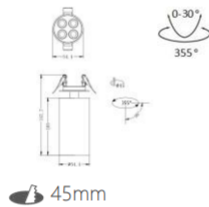

L07655 - 10

power	driver	lumen	size(mm)	LEDs	beam angle
10W	63mA	850lm 4000K	53x148	4	26° 36°

IP44 DALI FLICKER FREE
220-240V 50/60Hz 3.25mm CRI >97

Built-in LED Driver	LED	Accessories	Finishing	LED color	CRI
Triac dimming 0/1-10V dimming DALI dimming	OSRAM	Hex Louver	☐ Matt white ☐ Matt black ☐ Customized	☐ 2700K ☐ 3000K ☐ 4000K ☐ 5000K	CRI90+

*It allows you to match the fixture with its surroundings.