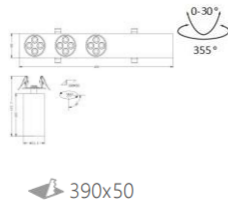

*It allows you to match the fixture with its surroundings.

INTERIOR LED DOWN SPOTLIGHT

L07656 -10

power	driver	lumen	size(mm)	LEDs	beam angle
10W	63mA	850lm 4000K	60x60x148	4	26° 36°
IP44 DALI FLICKER FREE					
220-240V 50/60Hz 3-20mm CRI >97					

L07657 -20

power	driver	lumen	size(mm)	LEDs	beam angle
20W	63mA	1700lm 4000K	300x60x148	8	26° 36°
IP44 DALI FLICKER FREE					
220-240V 50/60Hz 3-20mm CRI >97					

L07658 -30

power	driver	lumen	size(mm)	LEDs	beam angle
30W	63mA	2550lm 4000K	400x60x148	12	26° 36°
IP44 DALI FLICKER FREE					
220-240V 50/60Hz 3-20mm CRI >97					