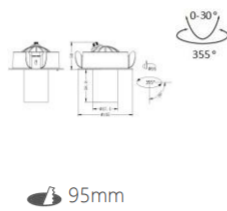

power	driver	lumen	size(mm)	LEDs	beam angle
8W	63mA	638lm 4000K	105x109	3	 IP44 DALI FLICKER FREE 220-240V 50/60Hz 3-250mm CRI >97

L07670 - 10