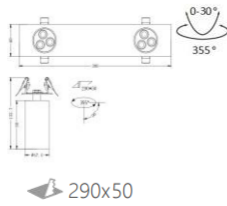

power	driver	lumen	size(mm)	LEDs	beam angle
15W	63mA	1275lm 4000K	300x60x133	6	26° 36°
IP44 DALI FLICKER FREE					
220-240V 50/60Hz 3-20mm CRI >97					

L07651 -23