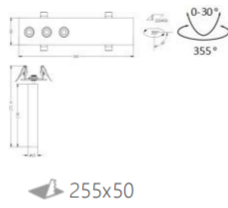

INTERIOR LED DOWN SPOTLIGHT

L07643 - 15

255x50

power	driver	lumen	size(mm)	LEDs	beam angle
15W	125mA	1275lm 4000K	266x60x178	3	 IP44 DALI FLICKER FREE