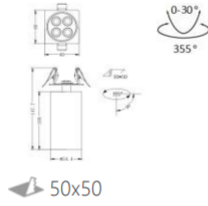

INTERIOR LED DOWN SPOTLIGHT

L07656 -10

power	driver	lumen	size(mm)	LEDs	beam angle
10W	63mA	850lm 4000K	60x60x148	4	26° 36°
IP44 DALI FLICKER FREE					
220-240V 50/60Hz 3-20mm CRI >97