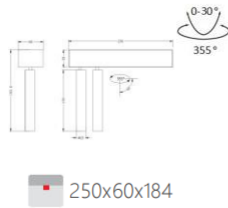

INTERIOR LED DOWN SPOTLIGHT

L07643 - 15

255x50

power	driver	lumen	size(mm)	LEDs	beam angle
15W	125mA	1275lm 4000K	266x60x178	3	 IP44 DALI FLICKER FREE

L07644 - 5

220x60x184

power	driver	lumen	size(mm)	LEDs	beam angle
5W	125mA	425lm 4000K	220x60x184	1	 IP44 DALI FLICKER FREE

L07645 - 10

250x60x184

power	driver	lumen	size(mm)	LEDs	beam angle
10W	125mA	850lm 4000K	250x60x184	2	 IP44 DALI FLICKER FREE

L07646 - 15

300x60x184

power	driver	lumen	size(mm)	LEDs	beam angle
15W	125mA	1275lm 4000K	300x60x184	3	 IP44 DALI FLICKER FREE