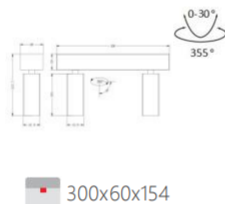

power	driver	lumen	size(mm)	LEDs	beam angle
20W	63mA	1700lm 4000K	300x60x154	8	 IP44 DALI FLICKER FREE

Built-in LED Driver	LED	Accessories	Finishing	LED color	CRI
Triac dimming 0/1-10V dimming DALI dimming	OSRAM	Hex Louver	Matt white Matt black Customized	2700K 3000K 4000K 5000K	CRI90+

*It allows you to match the fixture with its surroundings.