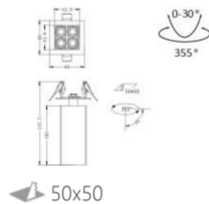

L07663 - 10

power	driver	lumen	size(mm)	LEDs	beam angle
10W	63mA	850lm 4000K	60x60x148	4	26° 36°
					IP44 DALI FLICKER FREE
					220-240V 50/60Hz 3.25mm CRI >97

Built-in LED Driver	LED	Accessories	Finishing	LED color	CRI
Triac dimming 0/1-10V dimming DALI dimming	OSRAM	Hex Louver	☐ Matt white ☐ Matt black ☐ Customized	☐ 2700K ☐ 3000K ☐ 4000K ☐ 5000K	CRI90+

*It allows you to match the fixture with its surroundings.