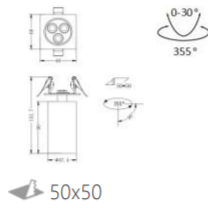

power	driver	lumen	size(mm)	LEDs	beam angle
8W	63mA	638lm 4000K	60x60x133	3	26° 36°
IP44 DALI FLICKER FREE					
220-240V 50/60Hz 3-20mm CRI >97					

L07650 -15