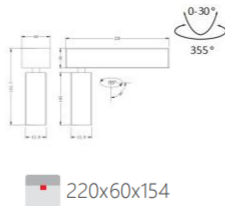

power	driver	lumen	size(mm)	LEDs	beam angle
10W	63mA	850lm 4000K	220x60x154	4	 IP44 DALI FLICKER FREE

L07667 -20