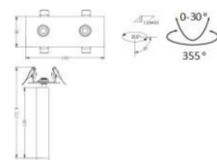

140x50

power	driver	lumen	size(mm)	LEDs	beam angle
10W	125mA	850lm 4000K	150x60x178	2	 IP44 DALI FLICKER FREE

Built-in LED Driver	LED	Accessories	Finishing	LED color	CRI
Triac dimming 0/1-10V dimming DALI dimming	OSRAM	Hex Louver	Matt white Matt black Customized	2700K 3000K 4000K 5000K	CRI90+

*It allows you to match the fixture with its surroundings.