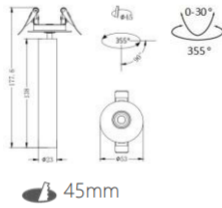

INTERIOR LED DOWN SPOTLIGHT

L07639 -5

45mm

power	driver	lumen	size(mm)	LEDs	beam angle
5W	125mA	425lm 4000K	53x178	1	 IP44 DALI FLICKER FREE

L07640 -10