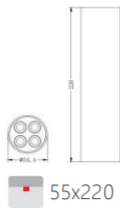

L07668

30W  400x60x154 026

L07669

8W  Ø95 026

L08203

15W  62xH150 026

INTERIOR LED DOWN SPOTLIGHT

L07635 - 10

power	driver	lumen	size(mm)	LEDs	beam angle
10W	63mA	850lm 4000K	44x44x220	4	 IP44 DALI FLICKER FREE 220-240V 50/60Hz CRI >97

L07636 - 10

power	driver	lumen	size(mm)	LEDs	beam angle
10W	63mA	850lm 4000K	55x220	4	 IP44 DALI FLICKER FREE 220-240V 50/60Hz CRI >97