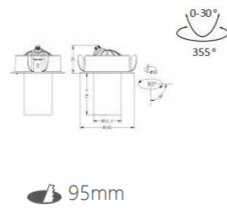

power	driver	lumen	size(mm)	LEDs	beam angle
10W	63mA	850lm 4000K	105x127	4	 IP44 DALI FLICKER FREE 220-240V 50/60Hz 3-250mm CRI >97

L08203 - 15