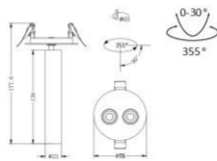

INTERIOR LED DOWN SPOTLIGHT

L07639 -5

45mm

power	driver	lumen	size(mm)	LEDs	beam angle
5W	125mA	425lm 4000K	53x178	1	 IP44 DALI FLICKER FREE

L07640 -10

65mm

power	driver	lumen	size(mm)	LEDs	beam angle
10W	125mA	850lm 4000K	75x178	2	 IP44 DALI FLICKER FREE