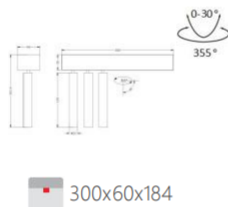

L07646 - 15

300x60x184

power	driver	lumen	size(mm)	LEDs	beam angle
15W	125mA	1275lm 4000K	300x60x184	3	 IP44 DALI FLICKER FREE

Built-in LED Driver	LED	Accessories	Finishing	LED color	CRI
Triac dimming 0/1-10V dimming DALI dimming	OSRAM	Hex Louver	Matt white Matt black Customized	2700K 3000K 4000K 5000K	CRI90+

*It allows you to match the fixture with its surroundings.