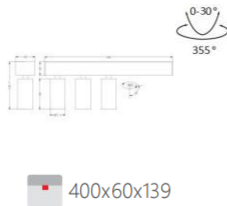

L07654 - 30

power	driver	lumen	size(mm)	LEDs	beam angle
30W	63mA	2550lm 4000K	400x60x139	12	26° 36°

IP44 DALI FLICKER FREE
220-240V 50/60Hz CRI >97