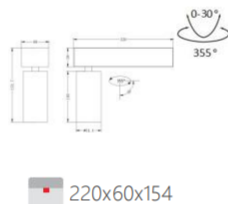

L07659 -10

power	driver	lumen	size(mm)	LEDs	beam angle
10W	63mA	850lm 4000K	220x60x154	4	26° 36°
IP44 DALI FLICKER FREE					
220-240V 50/60Hz CRI >97					

Built-in LED Driver	LED	Accessories	Finishing	LED color	CRI
Triac dimming 0/1-10V dimming DALI dimming	OSRAM	Hex Louver	☐ Matt white ☐ Matt black ☐ Customized	☐ 2700K ☐ 3000K ☐ 4000K ☐ 5000K	CRI90+

*It allows you to match the fixture with its surroundings.