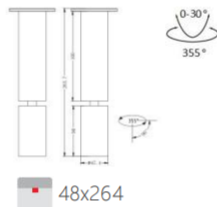

power	driver	lumen	size(mm)	LEDs	beam angle
8W	63mA	638lm 4000K	48x220	3	 IP44 DALI FLICKER FREE 220-240V 50/60Hz CRI >97

L07638 - 8