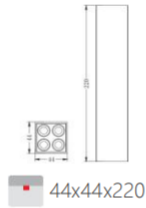

power	driver	lumen	size(mm)	LEDs	beam angle
10W	63mA	850lm 4000K	44x44x220	4	 IP44 DALI FLICKER FREE 220-240V 50/60Hz CRI >97

L07636 - 10

power	driver	lumen	size(mm)	LEDs	beam angle
10W	63mA	850lm 4000K	55x220	4	 IP44 DALI FLICKER FREE 220-240V 50/60Hz CRI >97