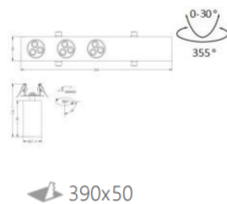

power	driver	lumen	size(mm)	LEDs	beam angle
23W	63mA	1913lm 4000K	400x60x133	9	26° 36°
IP44 DALI FLICKER FREE					
220-240V 50/60Hz 3-20mm CRI >97					

Built-in LED Driver	LED	Accessories	Finishing	LED color	CRI
Triac dimming 0/1-10V dimming DALI dimming	OSRAM	Hex Louver	☐ Matt white ☐ Matt black ☐ Customized	☐ 2700K ☐ 3000K ☐ 4000K ☐ 5000K	CRI90+

*It allows you to match the fixture with its surroundings.