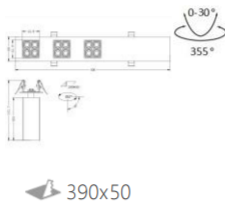

*It allows you to match the fixture with its surroundings.

INTERIOR LED DOWN SPOTLIGHT

L07664 -20

power	driver	lumen	size(mm)	LEDs	beam angle
20W	63mA	1700lm 4000K	300x60x148	8	 IP44 DALI FLICKER FREE

L07665 -30