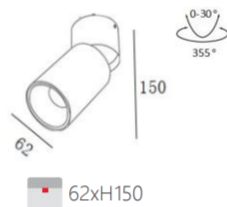

power	driver	lumen	size(mm)	LEDs	beam angle
15W	375mA	1275lm 4000K	62xH150	1	 IP44 DALI FLICKER FREE 220-240V 50/60Hz 3-250mm CRI >97

Built-in LED Driver	LED	Accessories	Finishing	LED color	CRI
Triac dimming 0/1-10V dimming DALI dimming TW dimming	 	 Hex Louver	 Matt white Matt black Customized	 2700K 3000K 4000K 5000K	CRI90+

*It allows you to match the fixture with its surroundings.