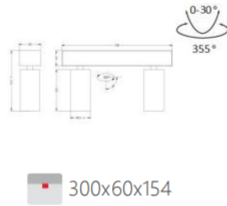

INTERIOR LED DOWN SPOTLIGHT

L07660 - 20

power	driver	lumen	size(mm)	LEDs	beam angle
20W	63mA	1700lm 4000K	300x60x154	8	26° 36°
					IP44 DALI FLICKER FREE
					220-240V 50/60Hz CRI >97