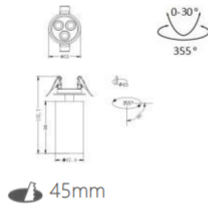

INTERIOR LED DOWN SPOTLIGHT

L07648 -8

power	driver	lumen	size(mm)	LEDs	beam angle
8W	63mA	638lm 4000K	53x133	3	26° 36°
IP44 DALI FLICKER FREE					
220-240V 50/60Hz 3-20mm CRI >97					

L07649 -8