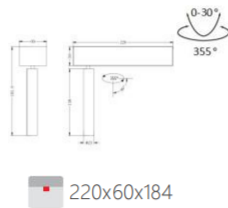

INTERIOR LED DOWN SPOTLIGHT

L07643 - 15

255x50

power	driver	lumen	size(mm)	LEDs	beam angle
15W	125mA	1275lm 4000K	266x60x178	3	 IP44 DALI FLICKER FREE

L07644 - 5

220x60x184

power	driver	lumen	size(mm)	LEDs	beam angle
5W	125mA	425lm 4000K	220x60x184	1	 IP44 DALI FLICKER FREE