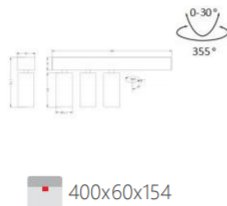

L07661 - 30

power	driver	lumen	size(mm)	LEDs	beam angle
30W	63mA	2550lm 4000K	400x60x154	12	26° 36°
					IP44 DALI FLICKER FREE
					220-240V 50/60Hz CRI >97