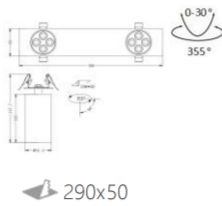

*It allows you to match the fixture with its surroundings.

INTERIOR LED DOWN SPOTLIGHT

L07656 -10

power	driver	lumen	size(mm)	LEDs	beam angle
10W	63mA	850lm 4000K	60x60x148	4	26° 36°
IP44 DALI FLICKER FREE					
220-240V 50/60Hz 3-20mm CRI >97					

L07657 -20

power	driver	lumen	size(mm)	LEDs	beam angle
20W	63mA	1700lm 4000K	300x60x148	8	26° 36°
IP44 DALI FLICKER FREE					
220-240V 50/60Hz 3-20mm CRI >97					

L07658 -30

power	driver	lumen	size(mm)	LEDs	beam angle
30W	63mA	2550lm 4000K	400x60x148	12	26° 36°
IP44 DALI FLICKER FREE					
220-240V 50/60Hz 3-20mm CRI >97					