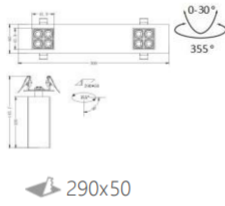

INTERIOR LED DOWN SPOTLIGHT

L07664 -20

power	driver	lumen	size(mm)	LEDs	beam angle
20W	63mA	1700lm 4000K	300x60x148	8	 IP44 DALI FLICKER FREE

L07665 -30