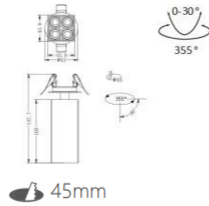

L07662 - 10

power	driver	lumen	size(mm)	LEDs	beam angle
10W	63mA	850lm 4000K	53x148	4	26° 36°
					IP44 DALI FLICKER FREE
					220-240V 50/60Hz 3.25mm CRI >97