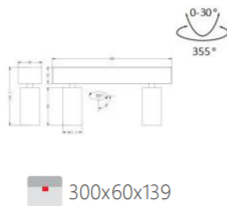

L07653 - 20

power	driver	lumen	size(mm)	LEDs	beam angle
20W	63mA	1700lm 4000K	300x60x139	8	26° 36°

IP44 DALI FLICKER FREE
220-240V 50/60Hz CRI >97