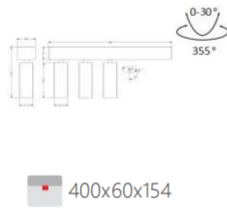

INTERIOR LED DOWN SPOTLIGHT

L07668 - 30

power	driver	lumen	size(mm)	LEDs	beam angle
30W	63mA	2550lm 4000K	400x60x154	12	 IP44 DALI FLICKER FREE 220-240V 50/60Hz 3-250mm CRI >97

L07669 - 8