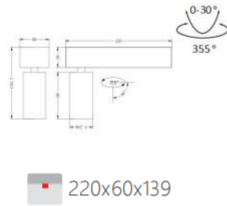

INTERIOR LED DOWN SPOTLIGHT

L07652 - 10

power	driver	lumen	size(mm)	LEDs	beam angle
10W	63mA	850lm 4000K	220x60x139	4	26° 36°

IP44 DALI FLICKER FREE
220-240V 50/60Hz CRI >97