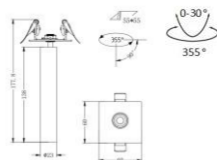

INTERIOR LED DOWN SPOTLIGHT

L07639 -5

45mm

power	driver	lumen	size(mm)	LEDs	beam angle
5W	125mA	425lm 4000K	53x178	1	 IP44 DALI FLICKER FREE

L07640 -10

65mm

power	driver	lumen	size(mm)	LEDs	beam angle
10W	125mA	850lm 4000K	75x178	2	 IP44 DALI FLICKER FREE

L07641 -5

55x55

power	driver	lumen	size(mm)	LEDs	beam angle
5W	125mA	425lm 4000K	60x60x178	1	 IP44 DALI FLICKER FREE

L07642 -10

140x50

power	driver	lumen	size(mm)	LEDs	beam angle
10W	125mA	850lm 4000K	150x60x178	2	 IP44 DALI FLICKER FREE